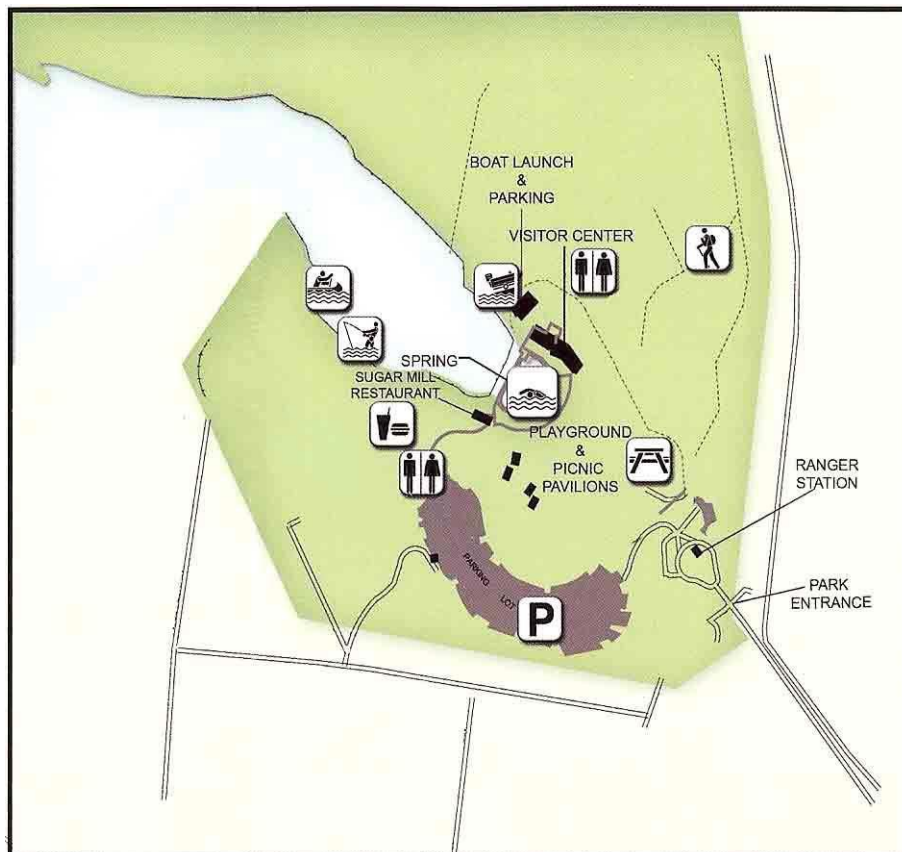

DeLeon Springs, FL Driving Directions

From Orlando Area:

Take I-4 East towards Daytona. Travel on I-4 to the junction with US 17-92 (Exit 104). Go North on US 17-92 approximately 8 miles to Hwy 15A. Turn left on Hwy 15A (turns into S. Spring Garden Ave) and travel approximately 4.5 miles to the junction of N. US 17. Turn Left on N. US 17. Travel approximately 5.5 miles to Ponce DeLeon Blvd. Turn Left on Ponce DeLeon Blvd and travel approximately 1 mile. Cross over the railroad tracks to the entrance of DeLeon Springs State Park.

DeLeon Springs State Park:

601 Ponce De Leon Blvd.
DeLeon Springs, FL 32130
(386) 985-4212

<http://www.floridastateparks.org/deleonsprings/default.cfm>

Deleon Springs, FL Map