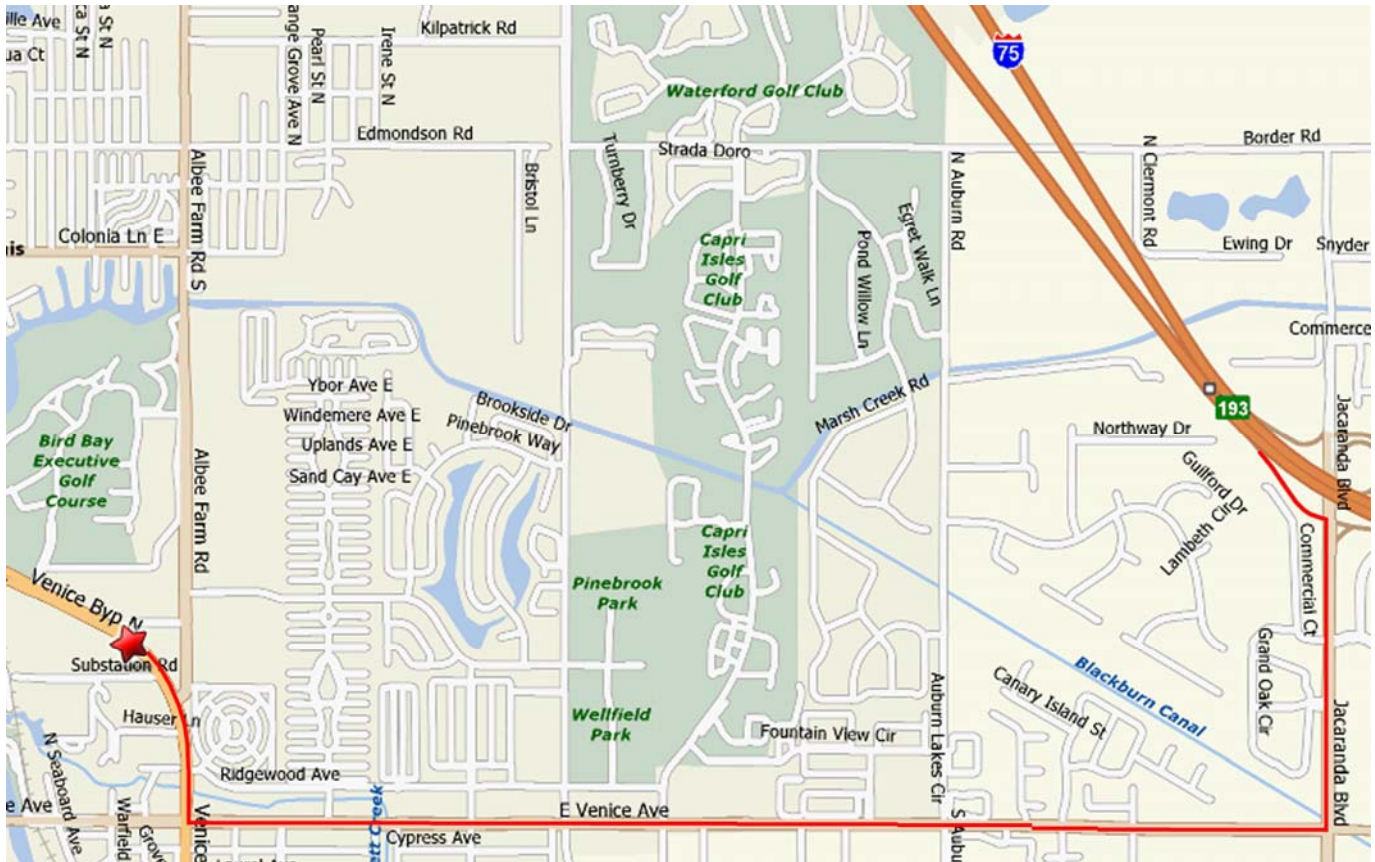

Orlando, FL 32828

O: (407) 658-4797

C: (972) 467-8314

wfidler@divingforfun.com

Venice, FL Driving Directions

From Orlando Area:

Take I-4 West towards Tampa. Travel on I-4 approximately 70 miles to the junction with I-75 South. Merge onto I-75 South via Exit 9. Travel South on I-75 approximately 65 miles to Exit 193, the Jacaranda Blvd. Turn right (South) on Jacaranda Blvd and travel approximately 0.25 miles to E. Venice Ave. Turn right (West) onto E. Venice Ave. (Follow the driving directions to the different areas provided below)

Florida West Scuba School

509B Tamiami Trail North
Venice, FL 34292
(941-486-1400)

www.floridawestscuba.com

Driving Directions

Travel approximately 1.75 miles to Tamiami Trail North. Turn right (North) onto Tamiami Trail North and travel approximately 0.25 miles. The dive shop will be on the left side of the road.

Service Club Park

Harbor Dr. South & Beach Rd.
Venice, FL 34292

Driving Directions

Travel approximately 2.00 miles to Harbor Dr. South. Turn left (South) onto Harbor Dr. South and travel approximately 1.25 miles to the intersection of Beach Rd. Service Club Park will be to the right.

See maps on the following page for more details.

Venice, FL Driving Directions

Venice, FL Driving Directions